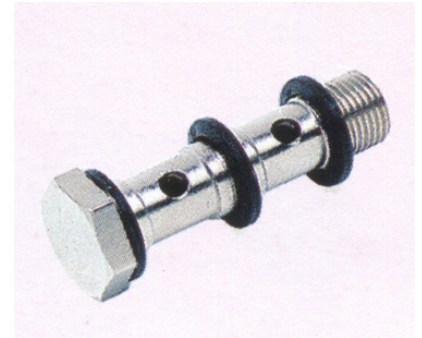

Short double hollow screw

FITTINGS FOR COMPRESSED AIR › FITTINGS AND CONNECTIONS FOR PNEUMATIC SYSTEMS › 800 series quick couplings in nickel plated brass

Short double column

Code	Measure
32C3601/8	1/8
32C3601/4	1/4
32C3603/8	3/8
32C3601/2	1/2
32C360M12X1.5	M12 - 1.5