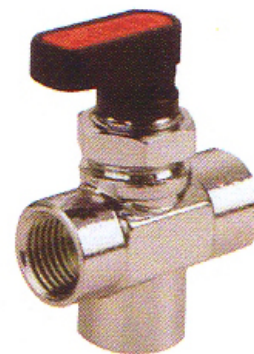

6700 L-shaped three-way valve

FITTINGS FOR COMPRESSED AIR › FITTINGS AND CONNECTIONS FOR PNEUMATIC SYSTEMS › Accessories, mini valves, silencers

Three-way "L" valve
Female thread G ISO 228
Pack of 5 pieces

Item	Measures
516700-1/8	1/8"
516700-1/4	1/4"
516700-3/8	3/8"

Mastertubi.it/q?158