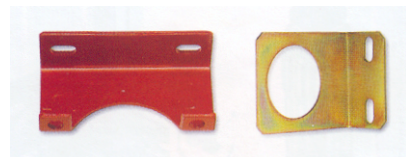

SUPPORT PLATE FRL

FITTINGS FOR COMPRESSED AIR › FITTINGS AND CONNECTIONS FOR PNEUMATIC SYSTEMS › F+R+L air treatment units and accessories

WALL FIXING BRACKET FOR ANI FRL MODULAR GROUPS:

MIGNON SERIES (F/171/1)

MEDIUM SERIES (F/176/1)

SUPER SERIES (F/181/3)

Mastertubi.it/q?794