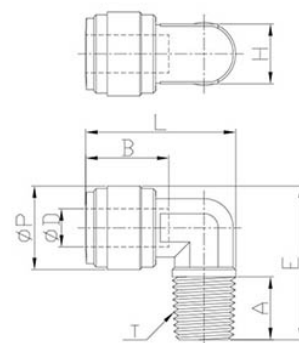

art.706 MALE CONICAL ELBOW BSPT

FITTINGS FOR THE CHEMICAL AND FOOD INDUSTRY › POM QUICK CONNECTORS - SERIES 700

ØD	T	ØP	TO	b	AND	L	H (HEX)	WEIGHT	CONF.
6	R1/8"	15.0	9.1	16.1	25.6	25.4	10	4.1	100
6	R1/4"	15.0	13.1	16.1	30.6	27.0	10	5.1	50
8	R1/4"	17.6	13.1	17.5	32.2	31.5	13	7.0	50
10	R3/8"	20.0	13.5	20.1	35.7	33.9	14	9.2	50
12	R1/2"	23.0	16.3	24.7	41.4	40.7	17.7	15.6	25
4	R1/8"	15.0	9.1	14.7	25.6	25.2	10	4.2	100
6	R3/8"	17.6	13.5	16.1	32.6	33.1	13	8.4	50
8	R3/8"	17.6	13.5	17.5	32.6	33.5	13	8.0	50
10	R1/4"	23.6	13.1	20.1	38.3	37.5	17	14.1	25
12	R1/4"	23.6	13.1	24.7	38.3	38.2	17	13.1	25
12	R3/8"	23.0	13.5	24.7	38.3	38.4	17.0	13.2	25