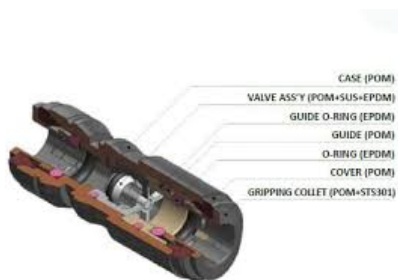

## METRIC ONE-WAY VALVE

FITTINGS FOR COMPRESSED AIR › FITTINGS AND CONNECTIONS FOR PNEUMATIC SYSTEMS › 700 Series  
POM QUICK FITTINGS

This valve allows the flow of fluid in one direction and blocks the flow in the opposite direction.

Opening pressure 0.02 Bar. Compact and convenient size for use in a small space.

Quick installation and simple maintenance.

The maximum use temperature is 65°C for continuous use and 90°C for a maximum use of 5 minutes.

### VALVE COMPOSITION MATERIALS:

Body, collar, guide are in POM.

AISI301 stainless steel pliers

EPDM gasket suitable for food contact