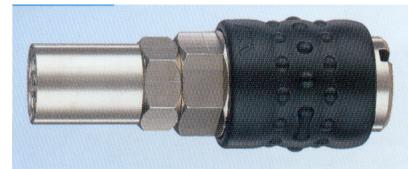

16/B QUICK UNIVERSAL BALL COCK WITH HOSE HOLDER

FITTINGS FOR COMPRESSED AIR › COMPONENTS FOR INDUSTRIAL COMPRESSED AIR PLANTS › FITTINGS AND QUICK JOINTS FOR COMPRESSED AIR

QUICK CONNECTOR FOR COMPRESSED AIR FOR COUPLINGS WITH ITALIAN AND GERMAN PROFILE (OMNI)

Code	Tube
3116B007/16	7x16
3116B008/12	8x12
3116B008/15	8x15
3116B008/17	8x17
3116B010/17	10x17
3116B010/19	10x19

Mastertubi.it/q?818