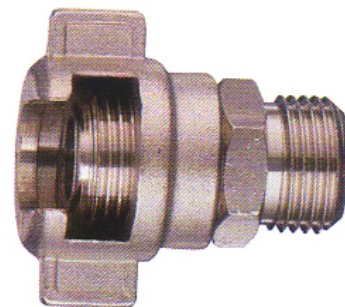

27/A LARGE CAPACITY FITTING WITH MILLED NUT

FITTINGS FOR COMPRESSED AIR › COMPONENTS FOR INDUSTRIAL COMPRESSED AIR PLANTS › FITTINGS AND QUICK JOINTS FOR COMPRESSED AIR

GIANT VERSION "BAYONET" CONNECTION FITTING.
MALE THREADED.

Code	Measure fillet steak male
3127A03/8	3/8"
3127A01/2	1/2"

Mastertubi.it/q?518