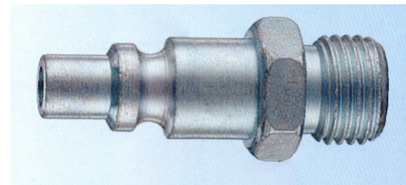

15/A QUICK CONNECTION THREADED ITALY PROFILE

FITTINGS FOR COMPRESSED AIR › COMPONENTS FOR INDUSTRIAL COMPRESSED AIR PLANTS › FITTINGS AND QUICK JOINTS FOR COMPRESSED AIR

TWO VERSIONS:

1. MALE THREADED
2. FEMALE THREADED

| Code | Measure |
|------------|---------|
| 3115A01/8M | 1/8" M |
| 3115A01/4M | 1/4" M |
| 3115A03/8M | 3/8" M |
| 3115A01/8F | 1/8" F |
| 3115A01/4F | 1/4" F |
| 3115A03/8F | 3/8" F |

Mastertubi.it/q?508