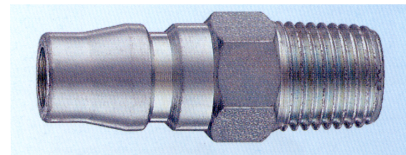

15/J QUICK COUPLING JAPANESE PROFILE MALE THREADED

FITTINGS FOR COMPRESSED AIR › COMPONENTS FOR INDUSTRIAL COMPRESSED AIR PLANTS › VARIOUS ACCESSORIES FOR COMPRESSED AIR SYSTEMS

QUICK COUPLING WITH JAPANESE TYPE PROFILE

PACKS OF 10 PIECES

MALE VERSION M

FEMALE VERSION F

Mastertubi.it/q?510

Code	Measure
3115AJM1/4	1/4" M
3115AJM3/8	3/8" M
3115AJF1/4	1/4" F
3115AJF3/8	3/8" F