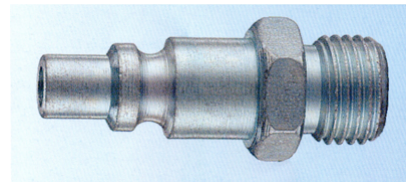

15/A QUICK CONNECTION THREADED ITALY PROFILE

FITTINGS FOR COMPRESSED AIR › COMPONENTS FOR INDUSTRIAL COMPRESSED AIR PLANTS › VARIOUS ACCESSORIES FOR COMPRESSED AIR SYSTEMS

TWO VERSIONS:

1. MALE THREADED
2. FEMALE THREADED

Code	Measure
3115A01/8M	1/8" M
3115A01/4M	1/4" M
3115A03/8M	3/8" M
3115A01/8F	1/8" F
3115A01/4F	1/4" F
3115A03/8F	3/8" F

Mastertubi.it/q?508